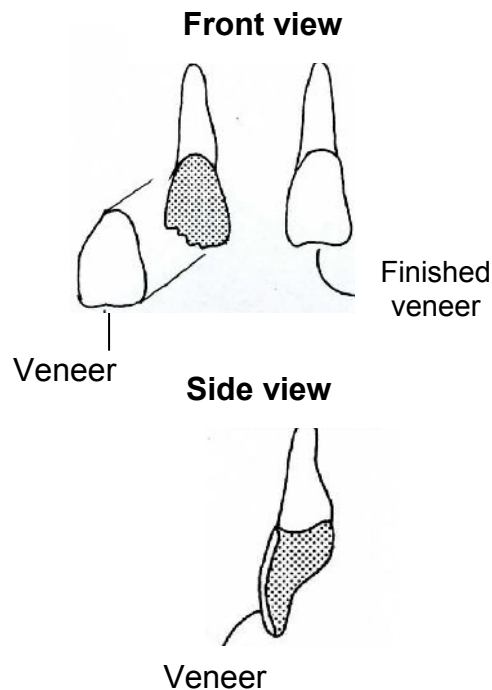

Ferrari Dental Care

Porcelain veneers can be used to whiten stained teeth or discoloured fillings, rebuild and reshape worn down teeth, or fill in small gaps in-between teeth.

Veneers are thin, semi-translucent porcelain shells that are custom made to fit your teeth.

Before

After

Ferrari Dental Care
25 Luck St,
Eltham, 3095.

enquiries@ferraridental.com.au
www.ferraridental.com.au

They are permanently bonded using a resin to the front of the tooth.

Veneers are very strong and durable. When compared with using composite resin (plastic) for this type of treatment, porcelain veneers are much more colour stable.

Veneers are also colour matched to your teeth making the look very natural. It takes two visits for the veneers to be completed.

At the first visit we prepare the teeth by trimming and shaping the front of each tooth.

At the second visit we fit the veneers and bond them onto the front of each tooth.

Before

Six veneers have also been placed on these top front teeth.

Related Topics

- Crowns
- Bonding
- Bridges
- Implants